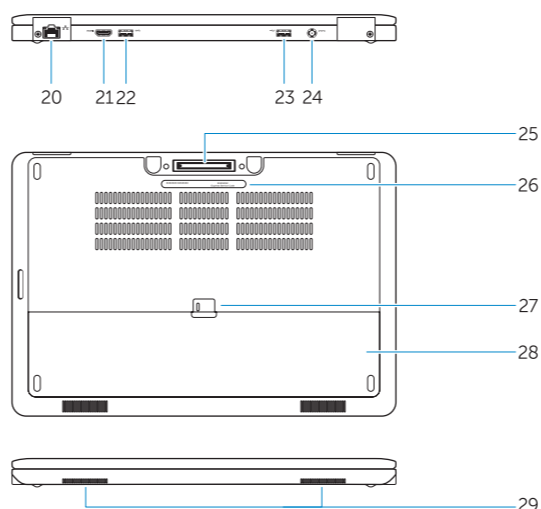

Funkce | Jellemzők | Funkcje | Vlastnosti

1. Battery-status light
2. Hard-drive activity light
3. Power-status light
4. Microphones
5. Camera
6. Camera-status light
7. Hard-drive activity light
8. Battery-status light
9. Wireless-status light
10. Security-cable slot
11. Power button
12. Mini-DisplayPort connector
13. USB 3.0 connector
14. Headset connector
15. Memory card reader