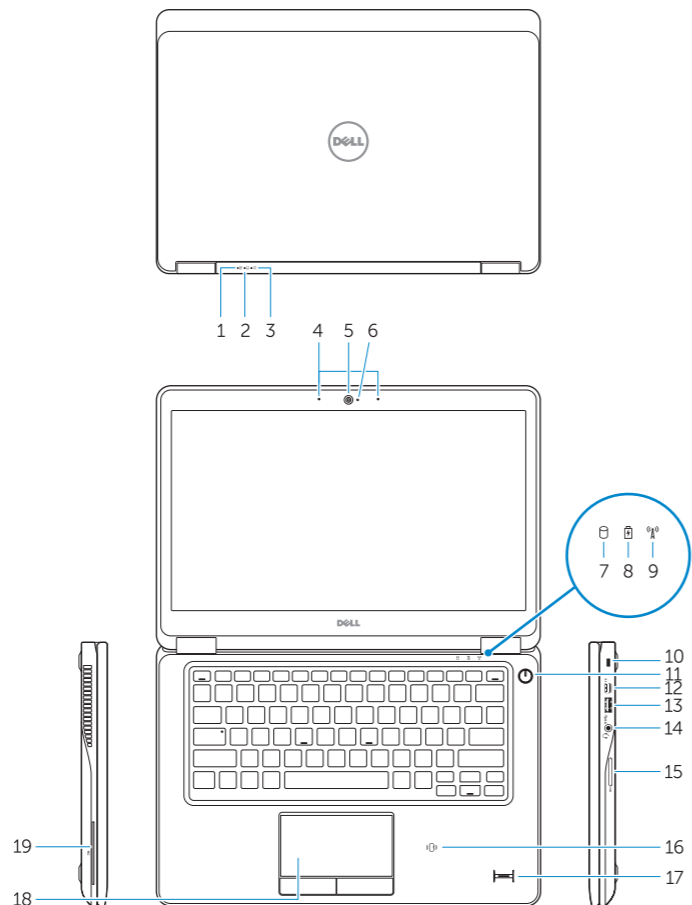

Funkce | Jellemzők | Funkcje | Vlastnosti

1. Battery-status light
2. Hard-drive activity light
3. Power-status light
4. Microphones
5. Camera
6. Camera-status light
7. Hard-drive activity light
8. Battery-status light
9. Wireless-status light
10. Security-cable slot
11. Power button
12. Mini-DisplayPort connector
13. USB 3.0 connector
14. Headset connector
15. Memory card reader